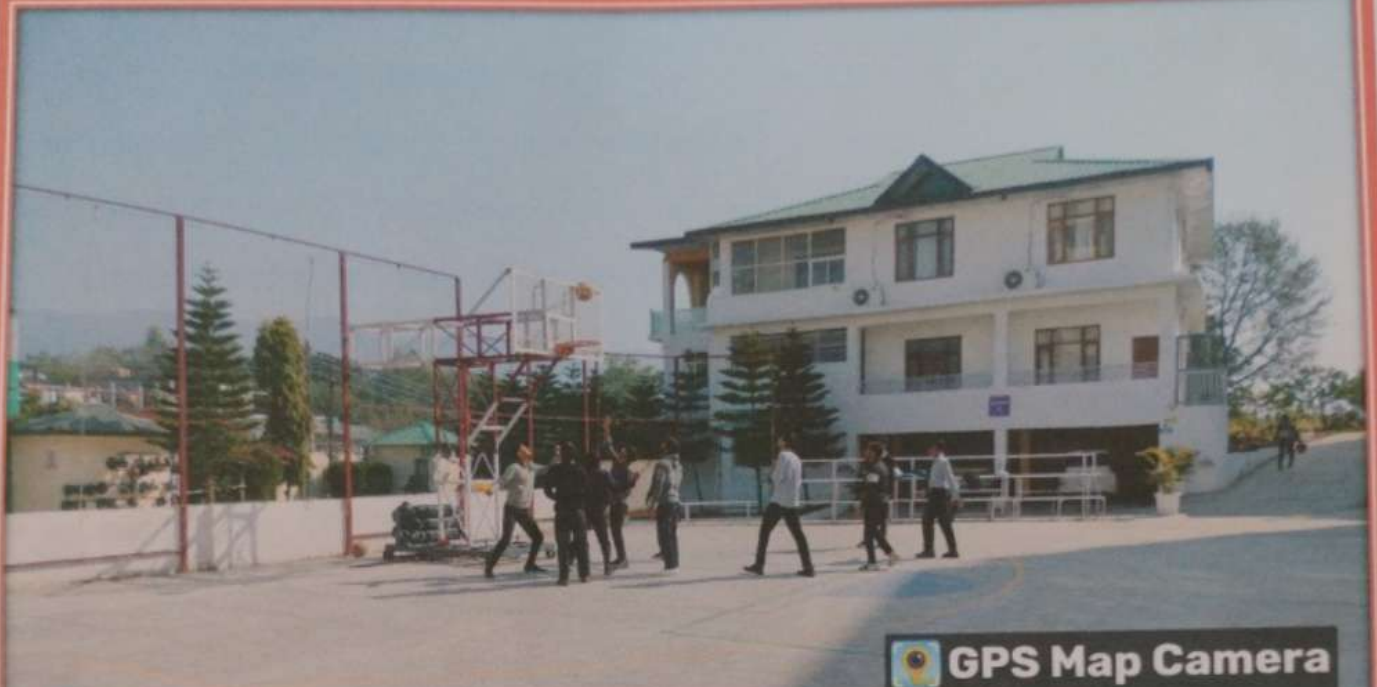

BASKETBALL

GPS Map Camera